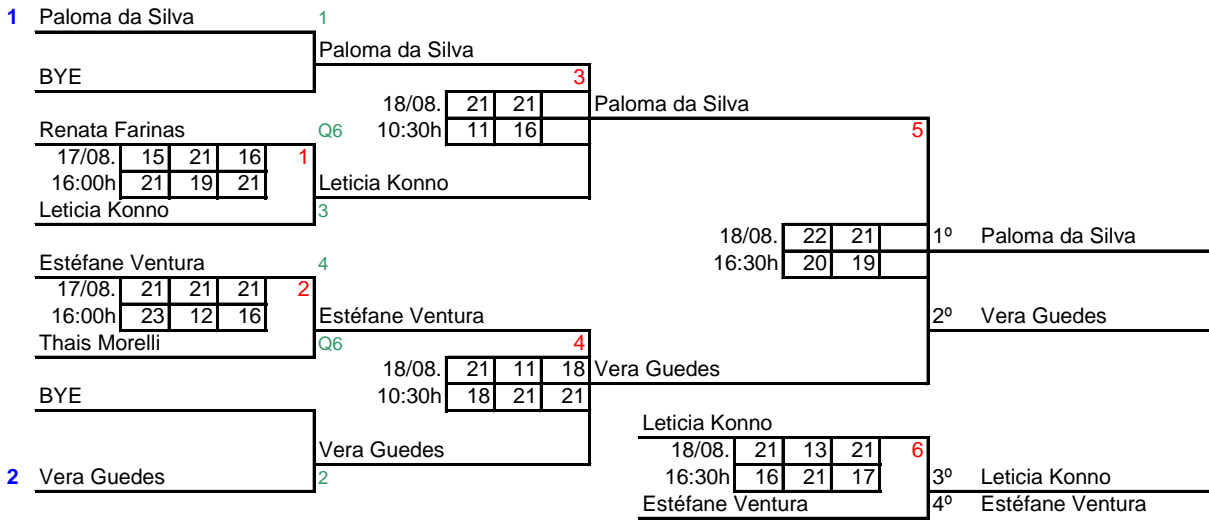

BADMINTON
2013

I COPA YAWEN

Escola Neusa Bassetto

São Bernardo do Campo - 17 e 18 de Agosto de 2013

| SABADO, 17 DE AGOSTO DE 2013 | | | | I COPA YAWEN | | | |
|-------------------------------------|---------|---------|---------|---------------------|---------|---------|--------|
| HORA | | | | | | | |
| 08:00h | | | | | | | |
| 08:30h | | | | | | | |
| 09:00h | 11smb1 | 11smb2 | 11smb3 | 11smb4 | 11smb5 | 11smb6 | 11smb7 |
| 09:30h | 11smb8 | 11smb9 | 11smb10 | 11smb11 | 11smb12 | 11smb13 | |
| 10:00h | 11smb14 | 11smb15 | 11smb16 | 11smb17 | 11smb18 | 11smb19 | |
| 10:30h | 6sma1 | 6sma2 | 6sma3 | 6sma4 | 61sms1 | 61sms2 | |
| 11:00h | 61sms3 | 61sms4 | 61sms5 | 61sms6 | | | |
| 11:30h | 81smv1 | 81smv2 | 81smv3 | 81smv4 | 13dmb1 | 13dmb2 | |
| 12:00h | 13dmb3 | 13dmb4 | 8dma1 | 8dma2 | 8dma3 | 63dms1 | |
| 12:30h | 63dms2 | 63dms3 | 63dms4 | 63dms5 | 63dms6 | | |
| 13:00h | | | | | | | |
| 13:30h | | | | | | | |
| 14:00h | 11smb20 | 11smb21 | 11smb22 | 11smb23 | 11smb24 | 11smb25 | |
| 14:30h | 11smb26 | 11smb27 | 11smb28 | 11smb29 | 11smb30 | 11smb31 | |
| 15:00h | 11smb32 | 11smb33 | 11smb34 | 11smb35 | 6sma5 | 6sma6 | |
| 15:30h | 6sma7 | 6sma8 | 6sma9 | 6sma10 | 6sma11 | 6sma12 | |
| 16:00h | 7sfa1 | 7sfa2 | 12sfb1 | 12sfb2 | 12sfb3 | 12sfb4 | |
| 16:30h | 61sms7 | 61sms8 | 61sms9 | 61sms10 | 61sms11 | 61sms12 | |
| 17:00h | 61sms13 | 61sms14 | 81smv5 | 81smv6 | 81smv7 | 81smv8 | |
| 17:30h | 8dma4 | 8dma5 | 8dma6 | 8dma7 | 11smb36 | 11smb37 | |
| 18:00h | 11smb38 | 11smb39 | 11smb40 | 11smb41 | 11smb42 | 11smb43 | |
| 18:30h | 63dms7 | 63dms8 | 63dms9 | 63dms10 | 83dmv1 | | |
| 19:00h | 13dmb5 | 13dmb6 | 13dmb7 | 13dmb8 | 13dmb9 | 13dmb10 | |
| 19:30h | 13dmb11 | 13dmb12 | 10dxa1 | 10dxa2 | 10dxa3 | 65dxs1 | |
| 20:00h | 65dxs2 | 65dxs3 | 65dxs4 | 15dxb1 | 15dxb2 | 15dxb3 | |

I COPA YAWEN

SFA

7

I COPA YAWEN

DMA

8

I COPA YAWEN

DFA